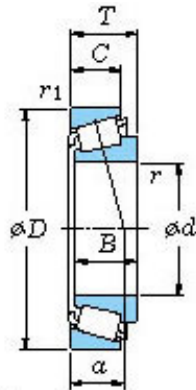

AMERICAN NTN BEARING MFG.CORP.

Roller Wheel Koyo Lm11949/10 Inch Taper Roller Bearing L44649/10 Bearing

Bearing No. Lm11949/10

■ Mounting dimensions

Lm11949/10 Bearing 2D drawings and 3D CAD models

Bearing No.	LM11949/10
d	19.05
D	45.237
T	15.494
B	16.637
r(min)	1.2
r1(min)	1.2
Cr	36.8
C0r	30.1
Cu	4.25
Grease lub.	9400
Oil lub.	13000
C	12.065
a	10.0 mm
da	25.0
db	23.5
Da	39.5
Db	41.5
ra(max)	1.2
rb(max)	1.2
e	0.30
Y1	2.00
Y0	1.10
(Refer.)Mass(kg)	0.124