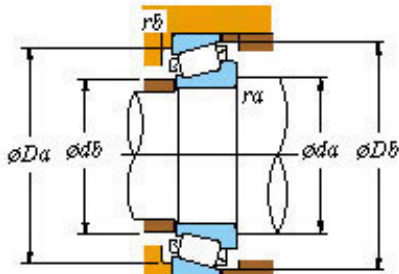

AMERICAN NTN BEARING MFG.CORP.

Roller Wheel Koyo Lm11949/10 Inch Taper Roller Bearing L44649/10 Bearing

Bearing No. Lm11949/10

■ Mounting dimensions

Lm11949/10 Bearing 2D drawings and 3D CAD models

Bearing No.	LM11949/10
d	19.05
D	45.237
T	15.494
B	16.637
r(min)	1.2
r1(min)	1.2
Cr	36.8
C0r	30.1
Cu	4.25
Grease lub.	9400
Oil lub.	13000
C	12.065
a	10.0 mm
da	25.0
db	23.5
Da	39.5
Db	41.5
ra(max)	1.2
rb(max)	1.2
e	0.30
Y1	2.00
Y0	1.10
(Refer.)Mass(kg)	0.124