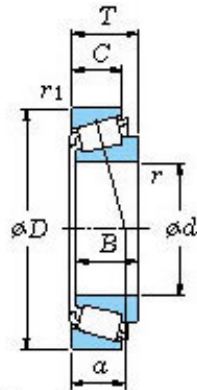

AMERICAN NTN BEARING MFG.CORP.

■ Mounting dimensions

Lm11949/10 Bearing 2D drawings and 3D CAD models

Koyo Roller Bearing Lm11949/10 Lm11749/10
 L44649/10 11749/10 11949/10 44649/10 69349/10
 12649/10 L68149/10 Koyo Wheel Bearing for KIA
 Pride

Bearing No. Lm11949/10

Bearing No.	LM11949/10
d	19.05
D	45.237
T	15.494
B	16.637
r(min)	1.2
r1(min)	1.2
Cr	36.8
C0r	30.1
Cu	4.25
Grease lub.	9400
Oil lub.	13000
C	12.065
a	10.0 mm
da	25.0
db	23.5
Da	39.5
Db	41.5
ra(max)	1.2
rb(max)	1.2
e	0.30
Y1	2.00
Y0	1.10
(Refer.)Mass(kg)	0.124