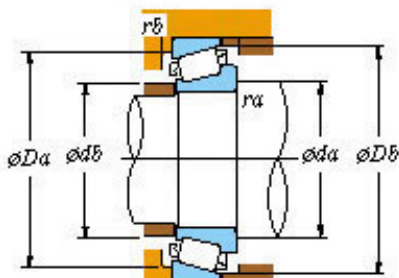

AMERICAN NTN BEARING MFG.CORP.

■ Mounting dimensions

Lm11949/10 Bearing 2D drawings and 3D CAD models

Koyo Roller Bearing Lm11949/10 Lm11749/10
 L44649/10 11749/10 11949/10 44649/10 69349/10
 12649/10 L68149/10 Koyo Wheel Bearing for KIA
 Pride

Bearing No. Lm11949/10

Bearing No.	LM11949/10
d	19.05
D	45.237
T	15.494
B	16.637
r(min)	1.2
r1(min)	1.2
Cr	36.8
C0r	30.1
Cu	4.25
Grease lub.	9400
Oil lub.	13000
C	12.065
a	10.0 mm
da	25.0
db	23.5
Da	39.5
Db	41.5
ra(max)	1.2
rb(max)	1.2
e	0.30
Y1	2.00
Y0	1.10
(Refer.)Mass(kg)	0.124