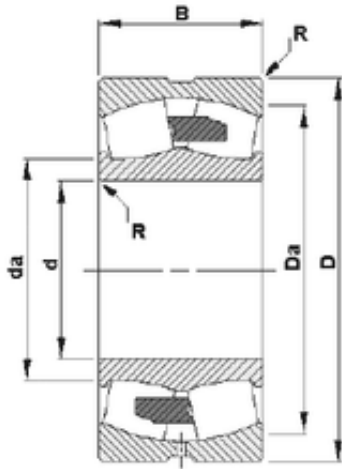

## 400 mm x 650 mm x 250 mm Timken 24180YMB SPHERICAL ROLLER BEARINGS

Bearing No. 24180YMB

Size	400x650x250 mm
Bore Diameter	400 mm
Outer Diameter	650 mm
Width	250 mm
d	400 mm
D	650 mm
B	250 mm
C	250 mm
R	5 mm
Da	594 mm
da	449 mm

24180YMB Bearing 2D drawings and 3D CAD models