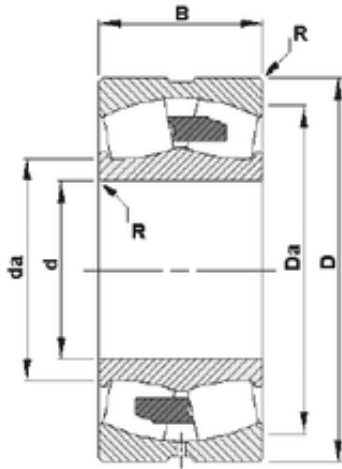

AMERICAN NTN BEARING MFG.CORP.

950 mm x 1250 mm x 224 mm Timken 239/950YMB SPHERICAL ROLLER BEARINGS

Bearing No. 239/950YMB

Size	950x1250x224 mm
Bore Diameter	950 mm
Outer Diameter	1250 mm
Width	224 mm
d	950 mm
D	1250 mm
B	224 mm
C	224 mm
R	6 mm
Da	1187 mm
da	1025 mm

239/950YMB Bearing 2D drawings and 3D CAD models