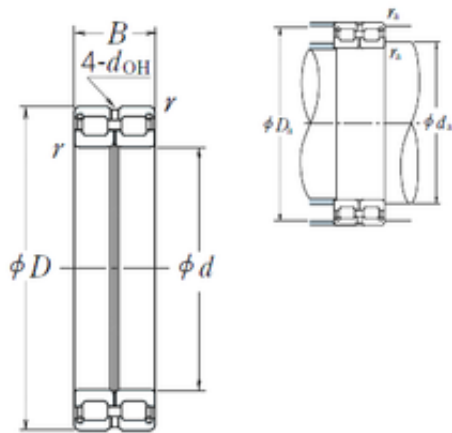

AMERICAN NTN BEARING MFG.CORP.

480 mm x 650 mm x 170 mm NSK RS-4996E4 FULL-COMPLEMENT CYLINDRICAL ROLLER BEARINGS

Bearing No. RS-4996E4

RS-4996E4 Bearing 2D drawings and 3D CAD models

Size	480x650x170 mm
Bore Diameter	480 mm
Outer Diameter	650 mm
Width	170 mm
d	480 mm
D	650 mm
B	170 mm
C	170 mm
r min.	5 mm
da min.	500 mm
Da max.	630 mm
ra max.	4 mm
Weight	167 Kg
Basic dynamic load rating (C)	3200 kN
Basic static load rating (C0)	8500 kN
(Grease) Lubrication Speed	180 r/min
hidYobi	RS-4996E4
LangID	1
D_	650
B_	170
hidTable	ecat_NSCLDRS
Oil rpm	180
mass	167
GRS rpm	360